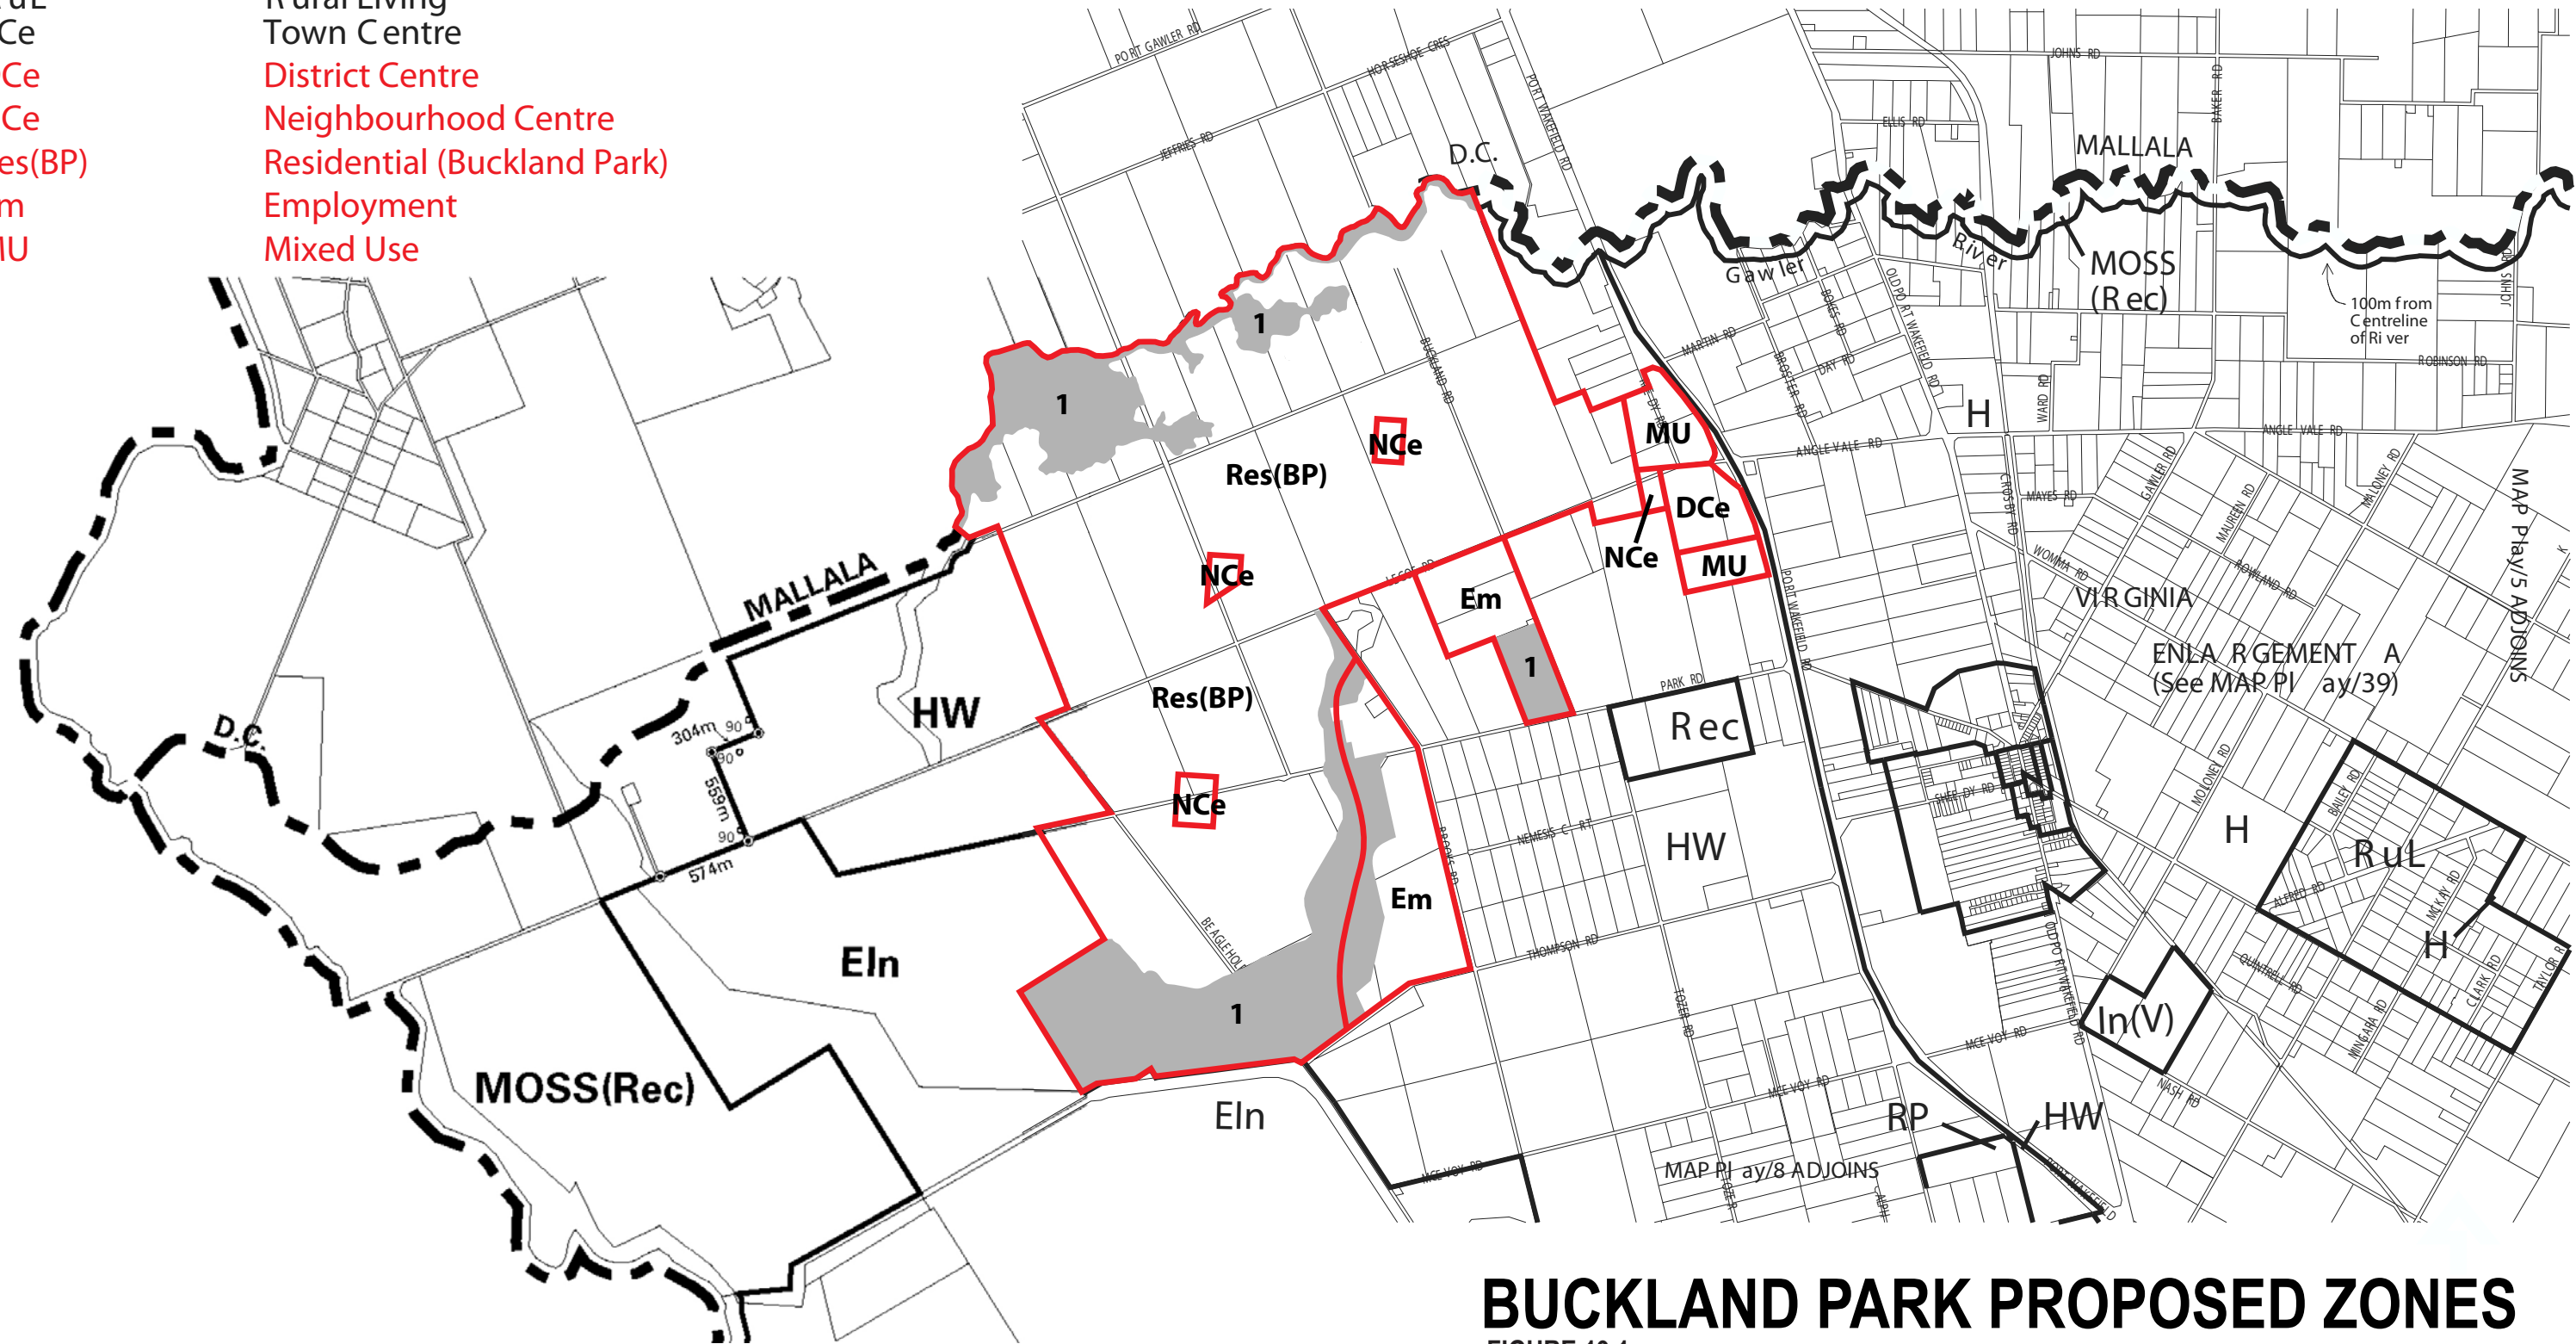

C(V)	Commercial (Virginia)
EIn	Extractive Industry
F(V)	Flood Plain (Virginia)
H	Horticulture
HW	Horticulture West
In(V)	Industry (Virginia)
MOSS(Rec)	Metropolitan Open Space System (Recreation)
R(V)	Residential (Virginia)
Rec	Recreation
RP	Residential Park
RuL	R ural Living
TCe	Town Centre
DCe	District Centre
NCe	Neighbourhood Centre
Res(BP)	Residential (Buckland Park)
Em	Employment
MU	Mixed Use

Policy Area

1 Open Space / Recreation Policy Area

BUCKLAND PARK PROPOSED ZONES

FIGURE 19.1

— Zone Boundary
 - - - Development Plan Boundary