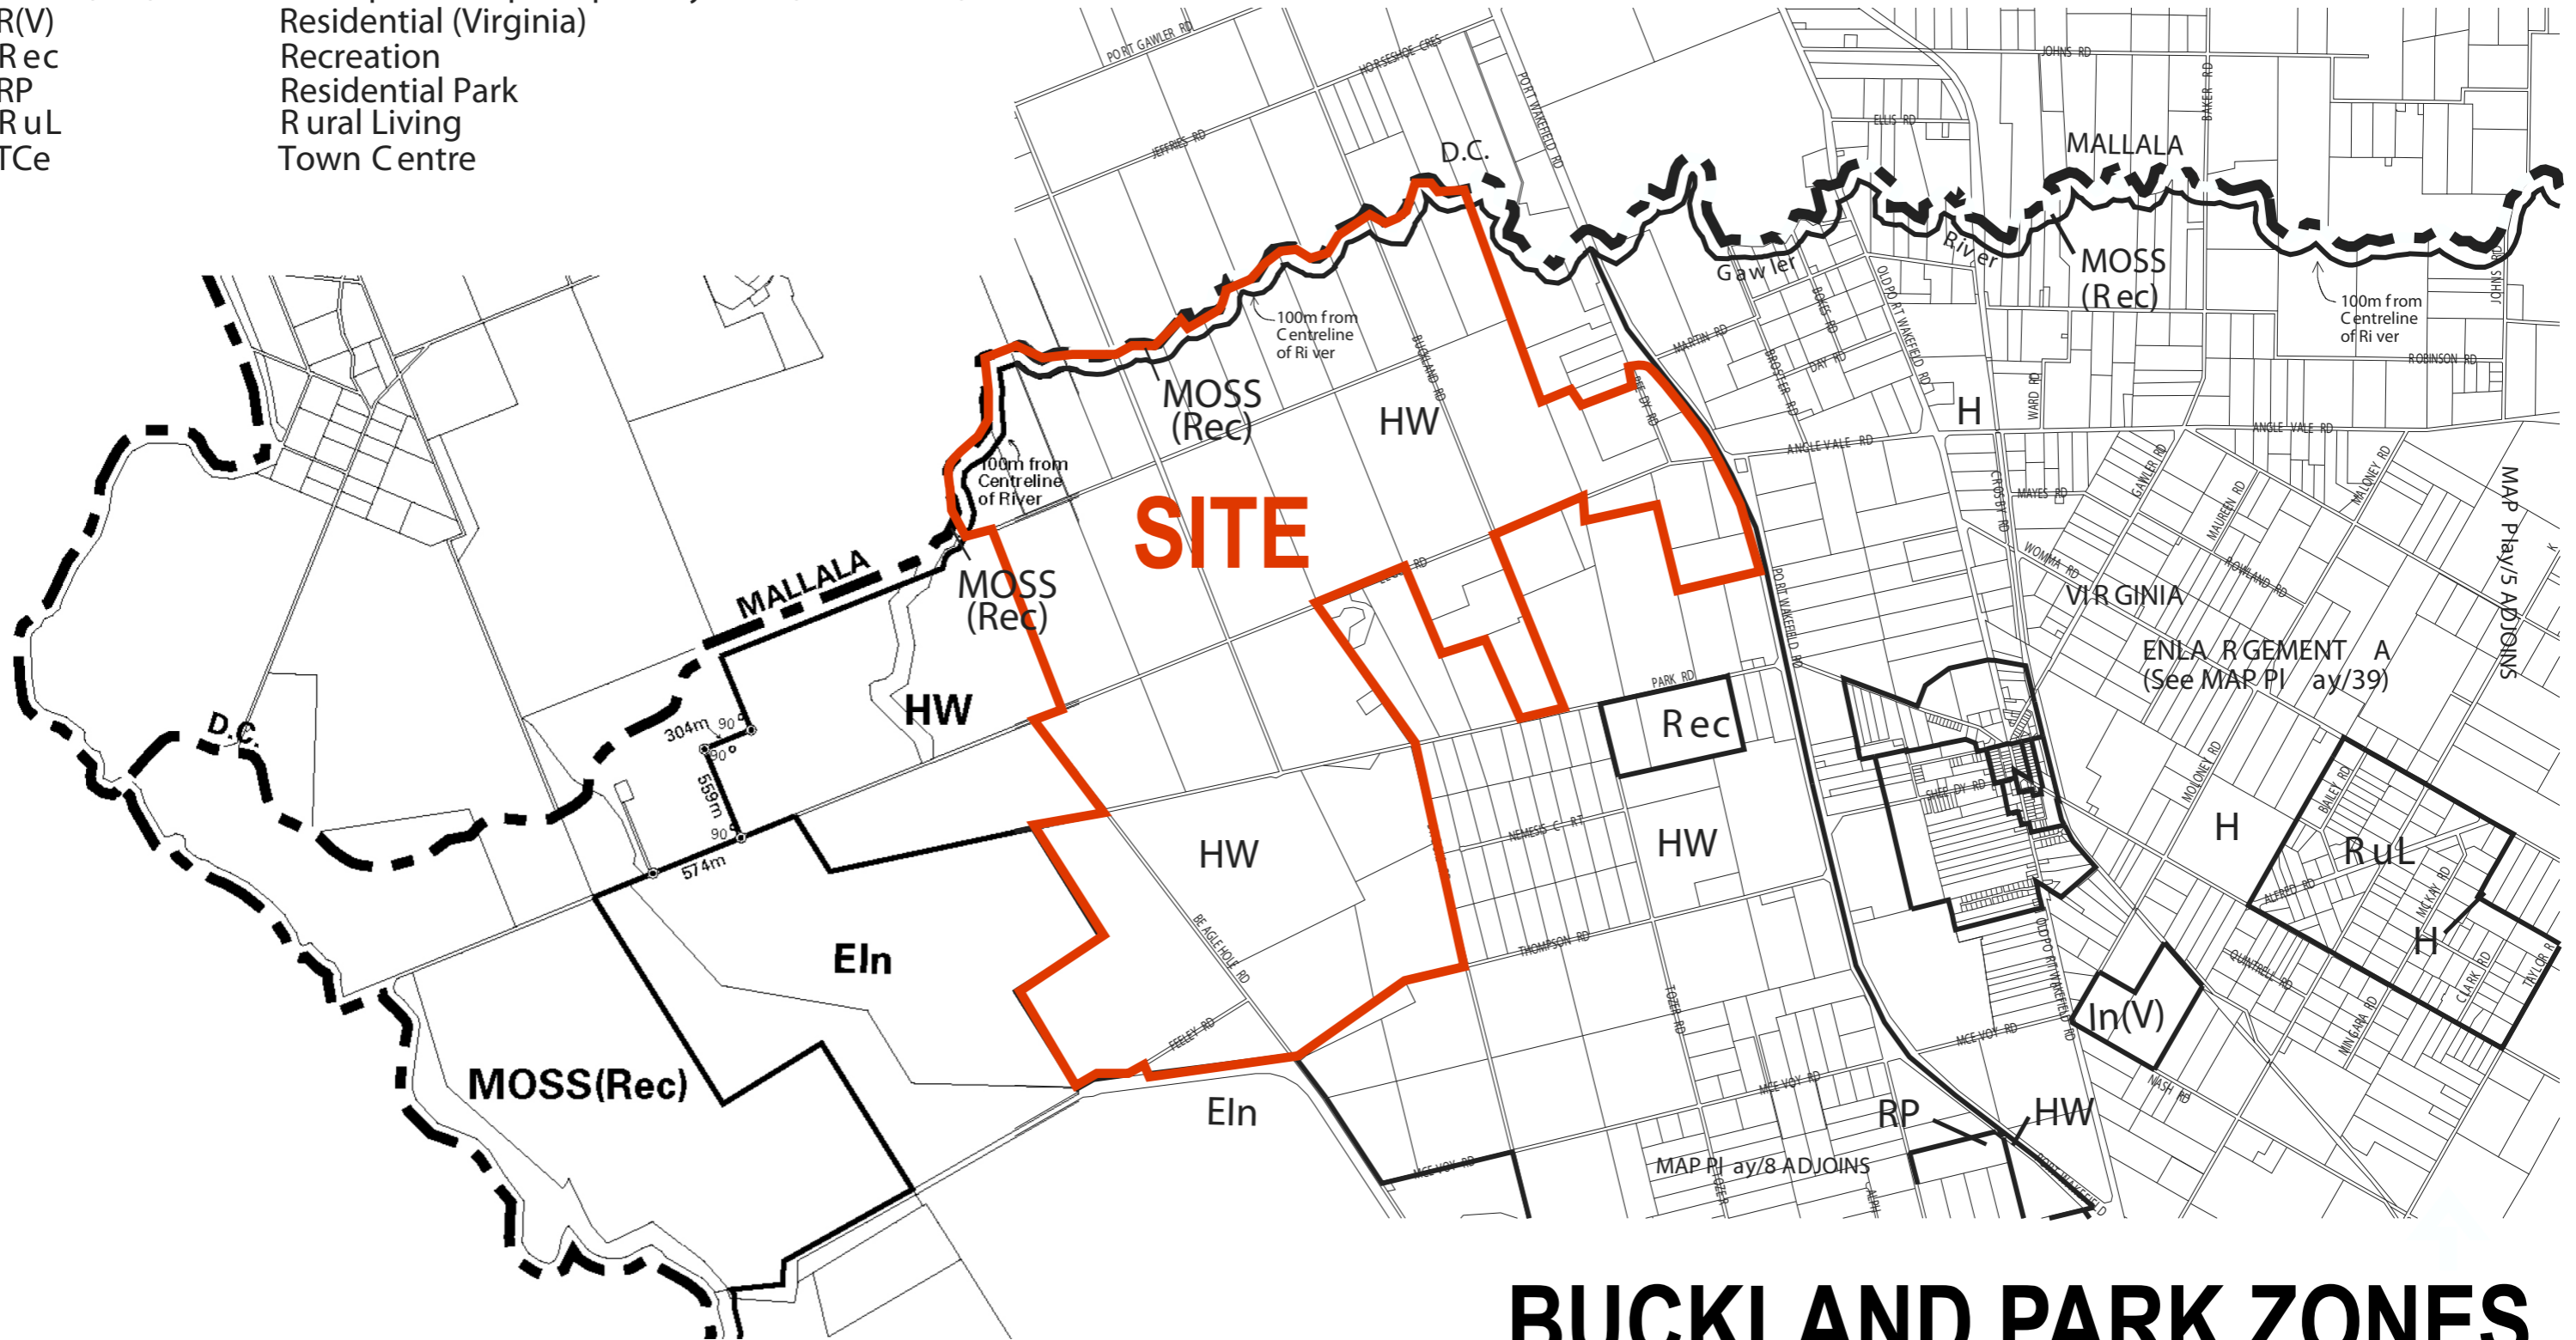

C(V)	Commercial (Virginia)
EIn	Extractive Industry
F(V)	Flood Plain (Virginia)
H	Horticulture
HW	Horticulture West
In(V)	Industry (Virginia)
MOSS(Rec)	Metropolitan Open Space System (Recreation)
R(V)	Residential (Virginia)
Rec	Recreation
RP	Residential Park
RuL	Rural Living
Tc	Town Centre

BUCKLAND PARK ZONES

FIGURE 2.1

 Zone Boundary
 Development Plan Boundary