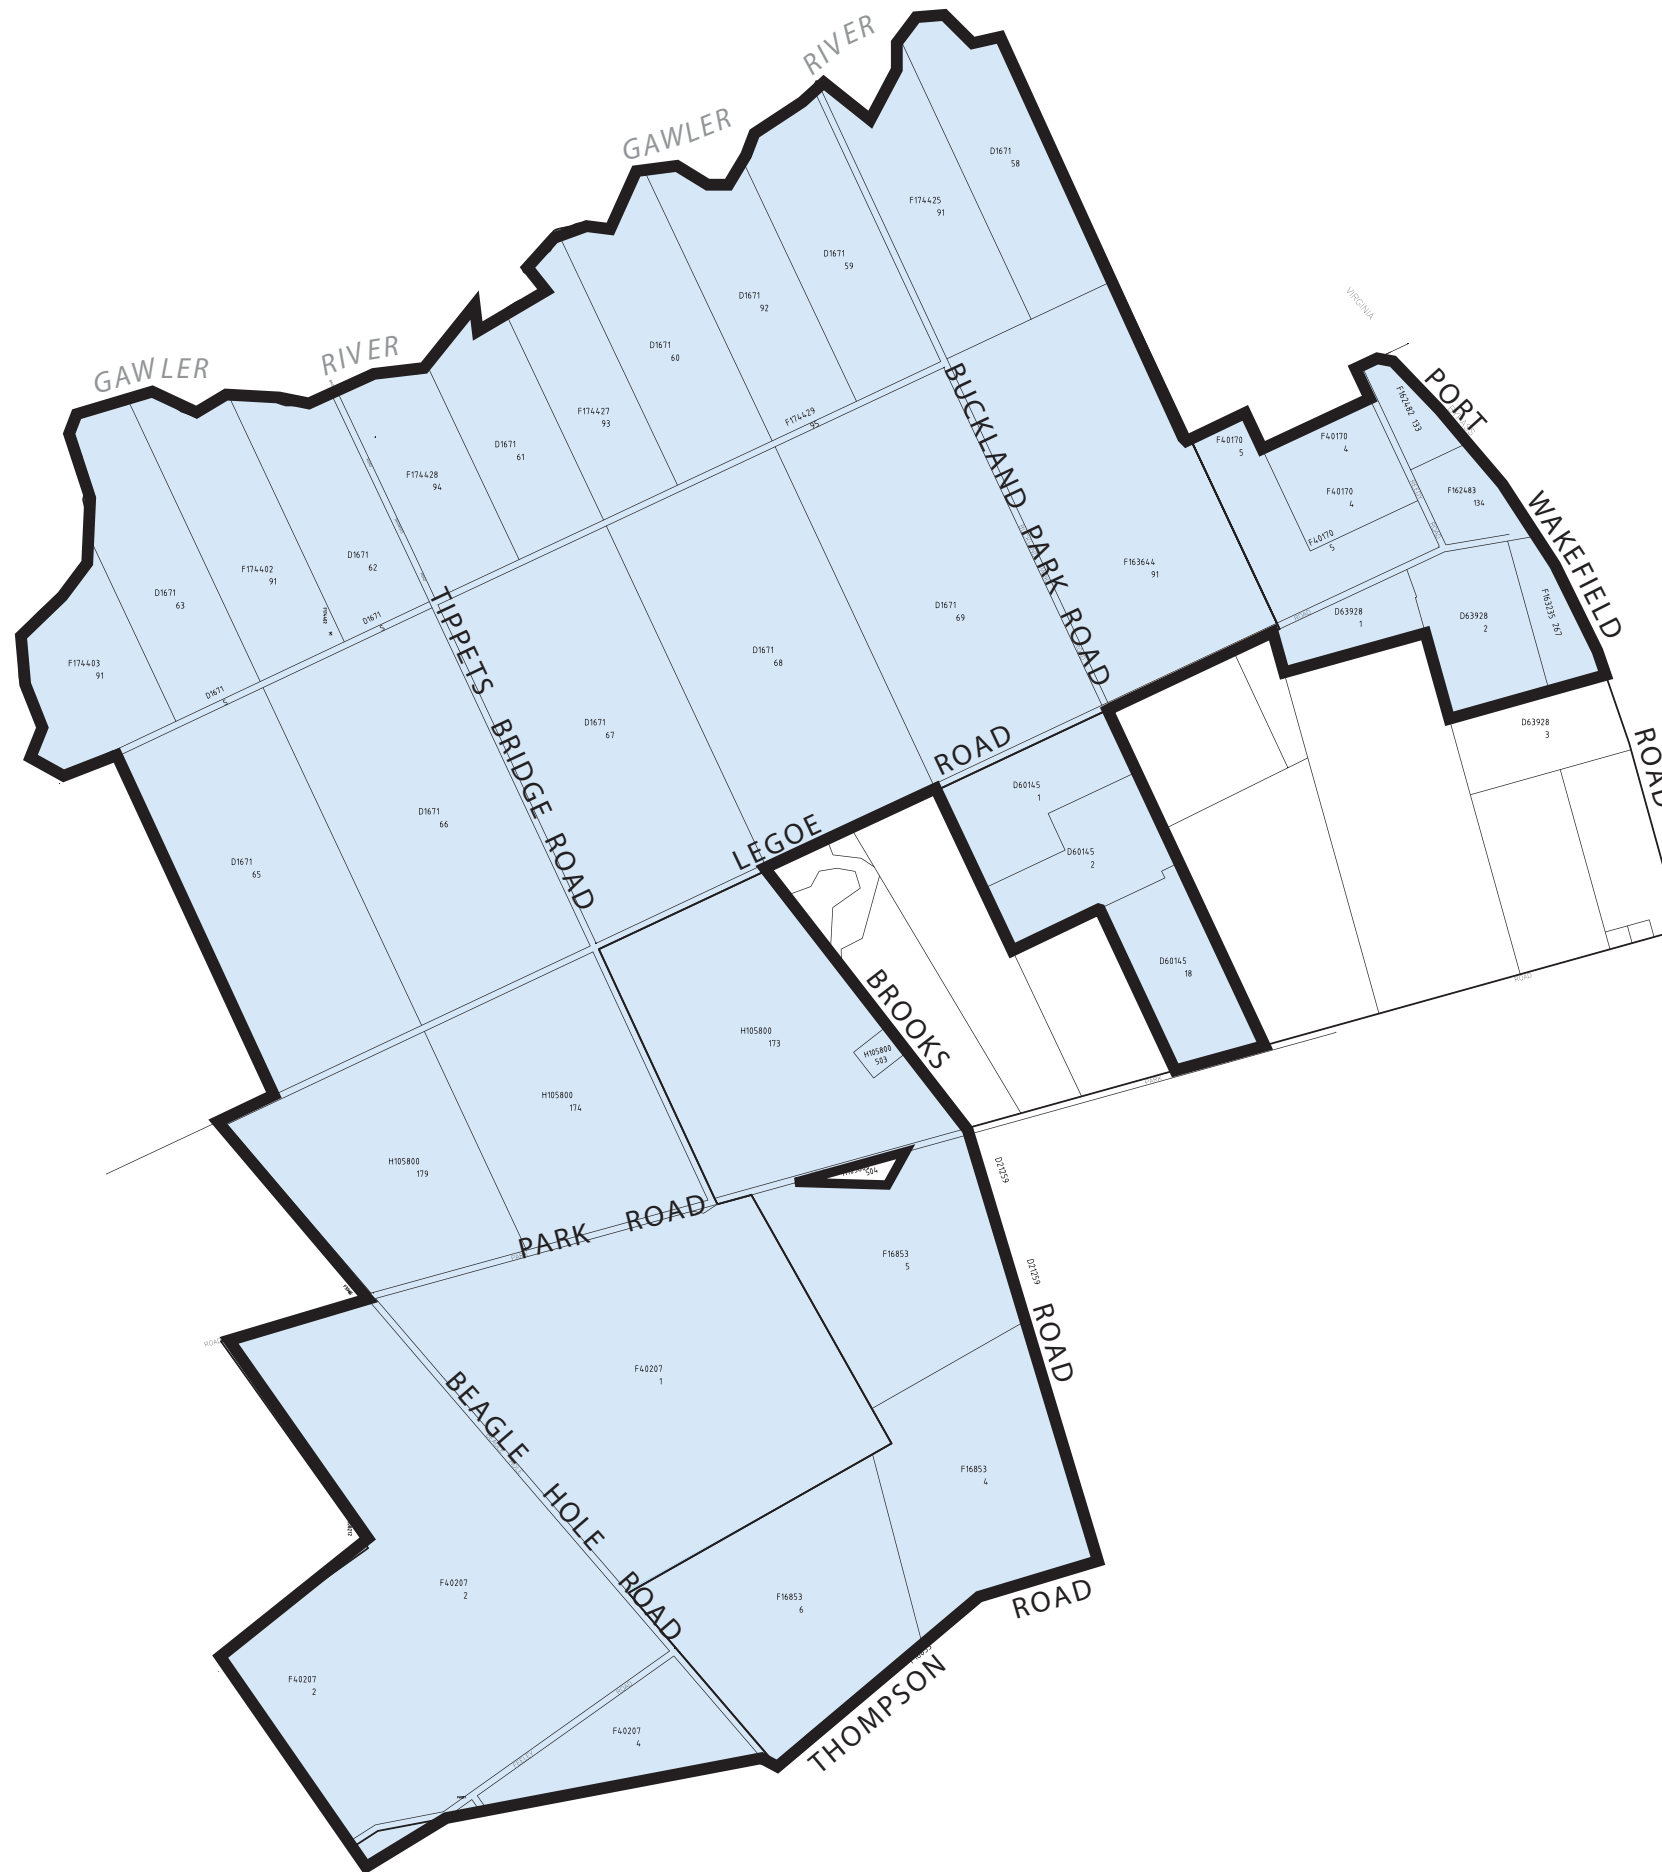

Walker

**CONNOR
HOLMES**

BUCKLAND PARK EIS

Major Development Declaration Area

KEY

-  Current Major Declaration Area - gazetted 12 June 2008